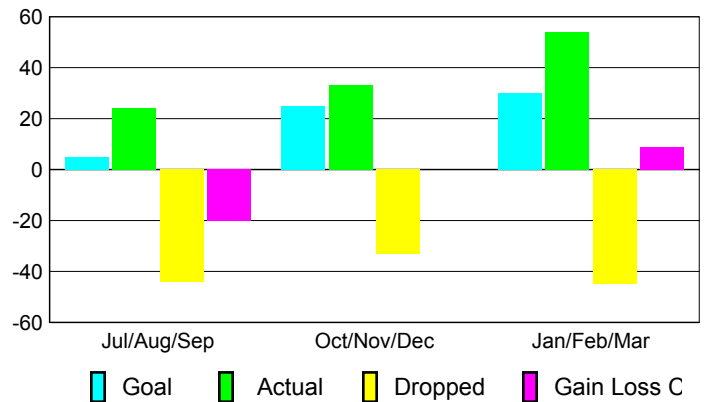

Membership Results 2009-2010

Goal, New, Dropped, Gain/Loss

Comparison of Membership Gain/Loss

Current Year Compared to the Previous Year