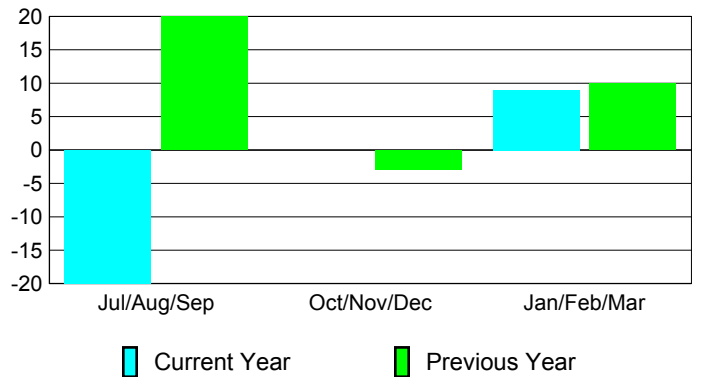

**Membership Results
2009-2010**

**Membership
2008-2009**

Month	Net Memb Goal	Actual New Memb	Actual Dropped Memb	Gain/Loss of Memb	Gain/Loss of Memb
Jul/Aug/Sep	5	24	-44	-20	20
Oct/Nov/Dec	25	33	-33	0	-3
Jan/Feb/Mar	30	54	-45	9	10
Totals	60	111	-122	-11	27

Membership Results 2009-2010

Goal, New, Dropped, Gain/Loss

Comparison of Membership Gain/Loss

Current Year Compared to the Previous Year

Gender Comparison 2009-2010

Jul/Aug/Sep

Oct/Nov/Dec

Jan/Feb/Mar